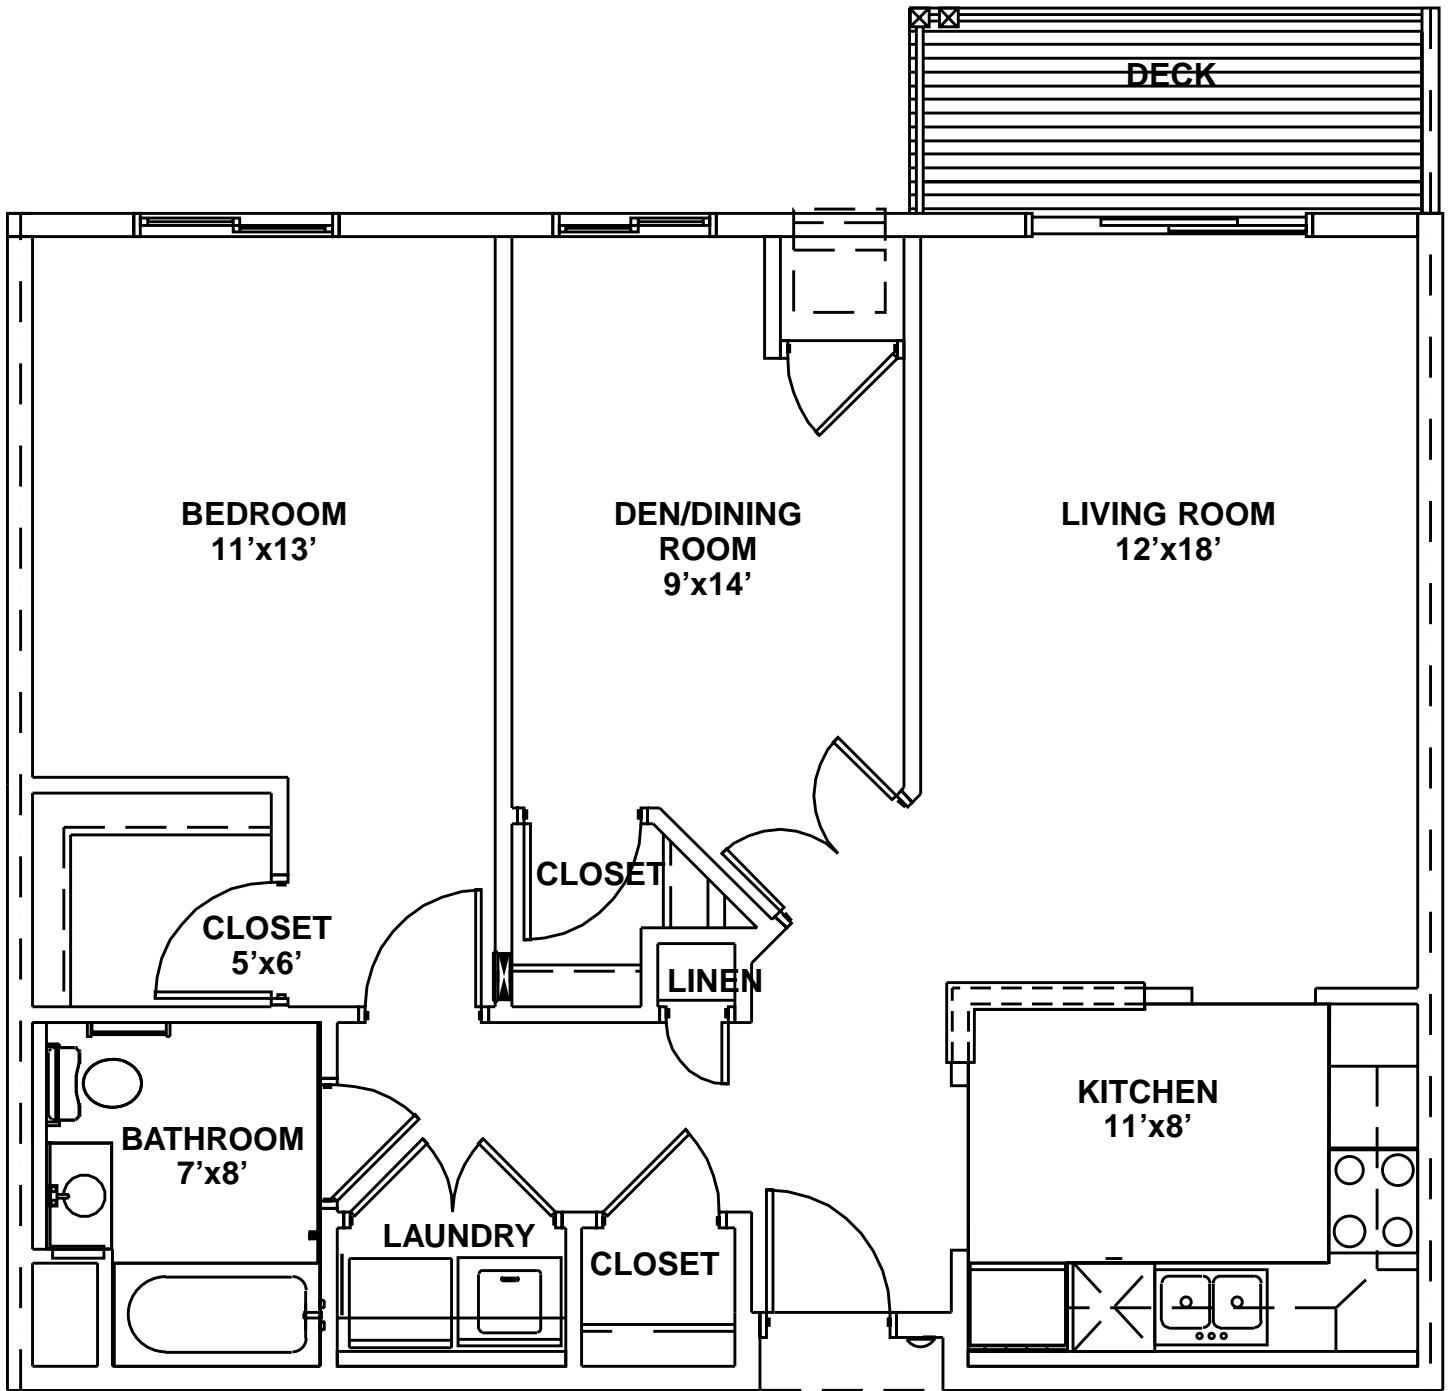

**UNIT C2
TWO BEDROOM PLUS TWO BATH
(1112 SQ. FT.)**

UNIT B3A
TWO BEDROOM PLUS DEN/TWO BATH
(1,154 SQ. FT.)

**UNIT B1
ONE BEDROOM PLUS DEN
(979 SQ. FT.)**

**UNIT A
ONE BEDROOM
(763 SQ. FT.)**

**UNIT TYPE B2
ONE BEDROOM PLUS DEN/TWO BATH
(1,027 SQ. FT.)**

**UNIT TYPE B3B
TWO BEDROOM PLUS DEN/TWO BATH
(1,194 SQ. FT.)**

**UNIT TYPE B4
ONE BEDROOM PLUS DEN/ONE BATH
(1,036 SQ. FT.)**

**UNIT TYPE B5
TWO BEDROOM PLUS DEN/TWO BATH
(1,431 SQ. FT.)**

**UNIT C1
TWO BEDROOM PLUS TWO BATH
(1,193 SQ. FT.)**