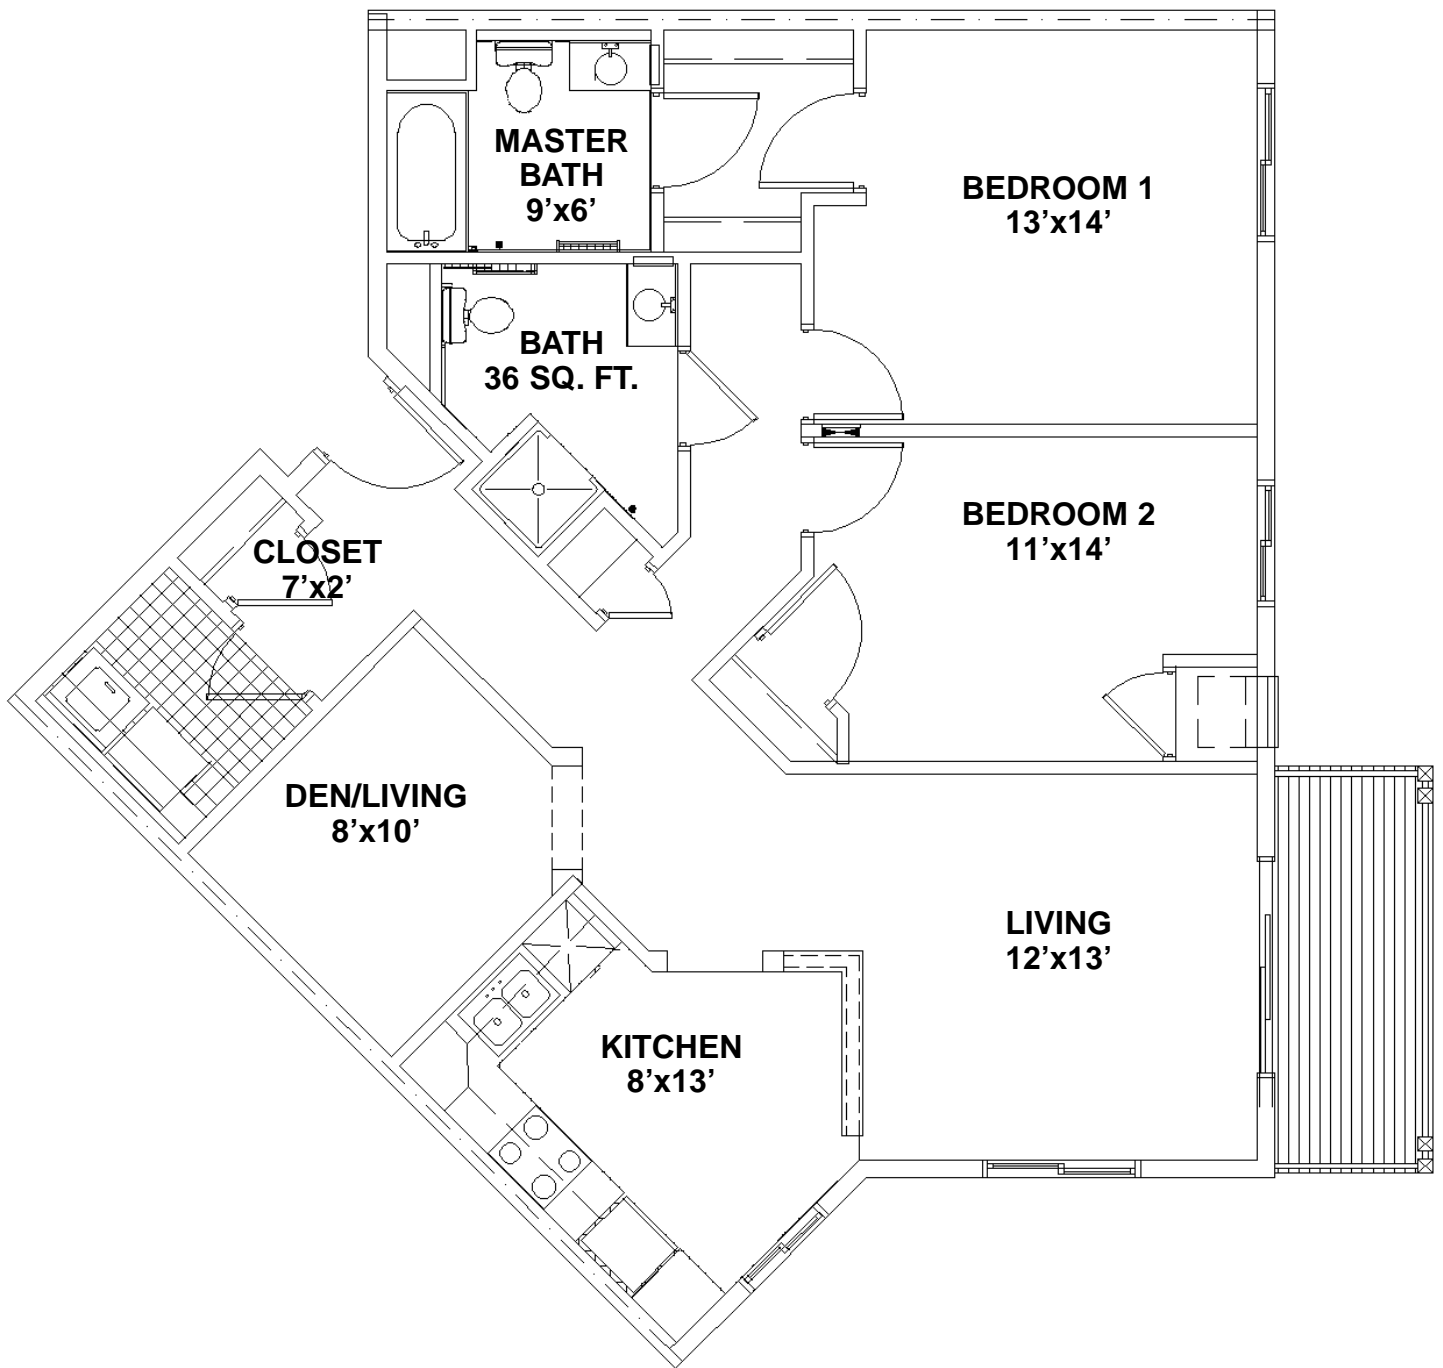

**UNIT C2
TWO BEDROOM PLUS TWO BATH
(1112 SQ. FT.)**

UNIT B3A
TWO BEDROOM PLUS DEN/TWO BATH
(1,154 SQ. FT.)

**UNIT B1
ONE BEDROOM PLUS DEN
(979 SQ. FT.)**

**UNIT A
ONE BEDROOM
(763 SQ. FT.)**

**UNIT TYPE B2
ONE BEDROOM PLUS DEN/TWO BATH
(1,027 SQ. FT.)**

**UNIT TYPE B3B
TWO BEDROOM PLUS DEN/TWO BATH
(1,194 SQ. FT.)**

**UNIT TYPE B4
ONE BEDROOM PLUS DEN/ONE BATH
(1,036 SQ. FT.)**

**UNIT TYPE B5
TWO BEDROOM PLUS DEN/TWO BATH
(1,431 SQ. FT.)**

**UNIT C1
TWO BEDROOM PLUS TWO BATH
(1,193 SQ. FT.)**