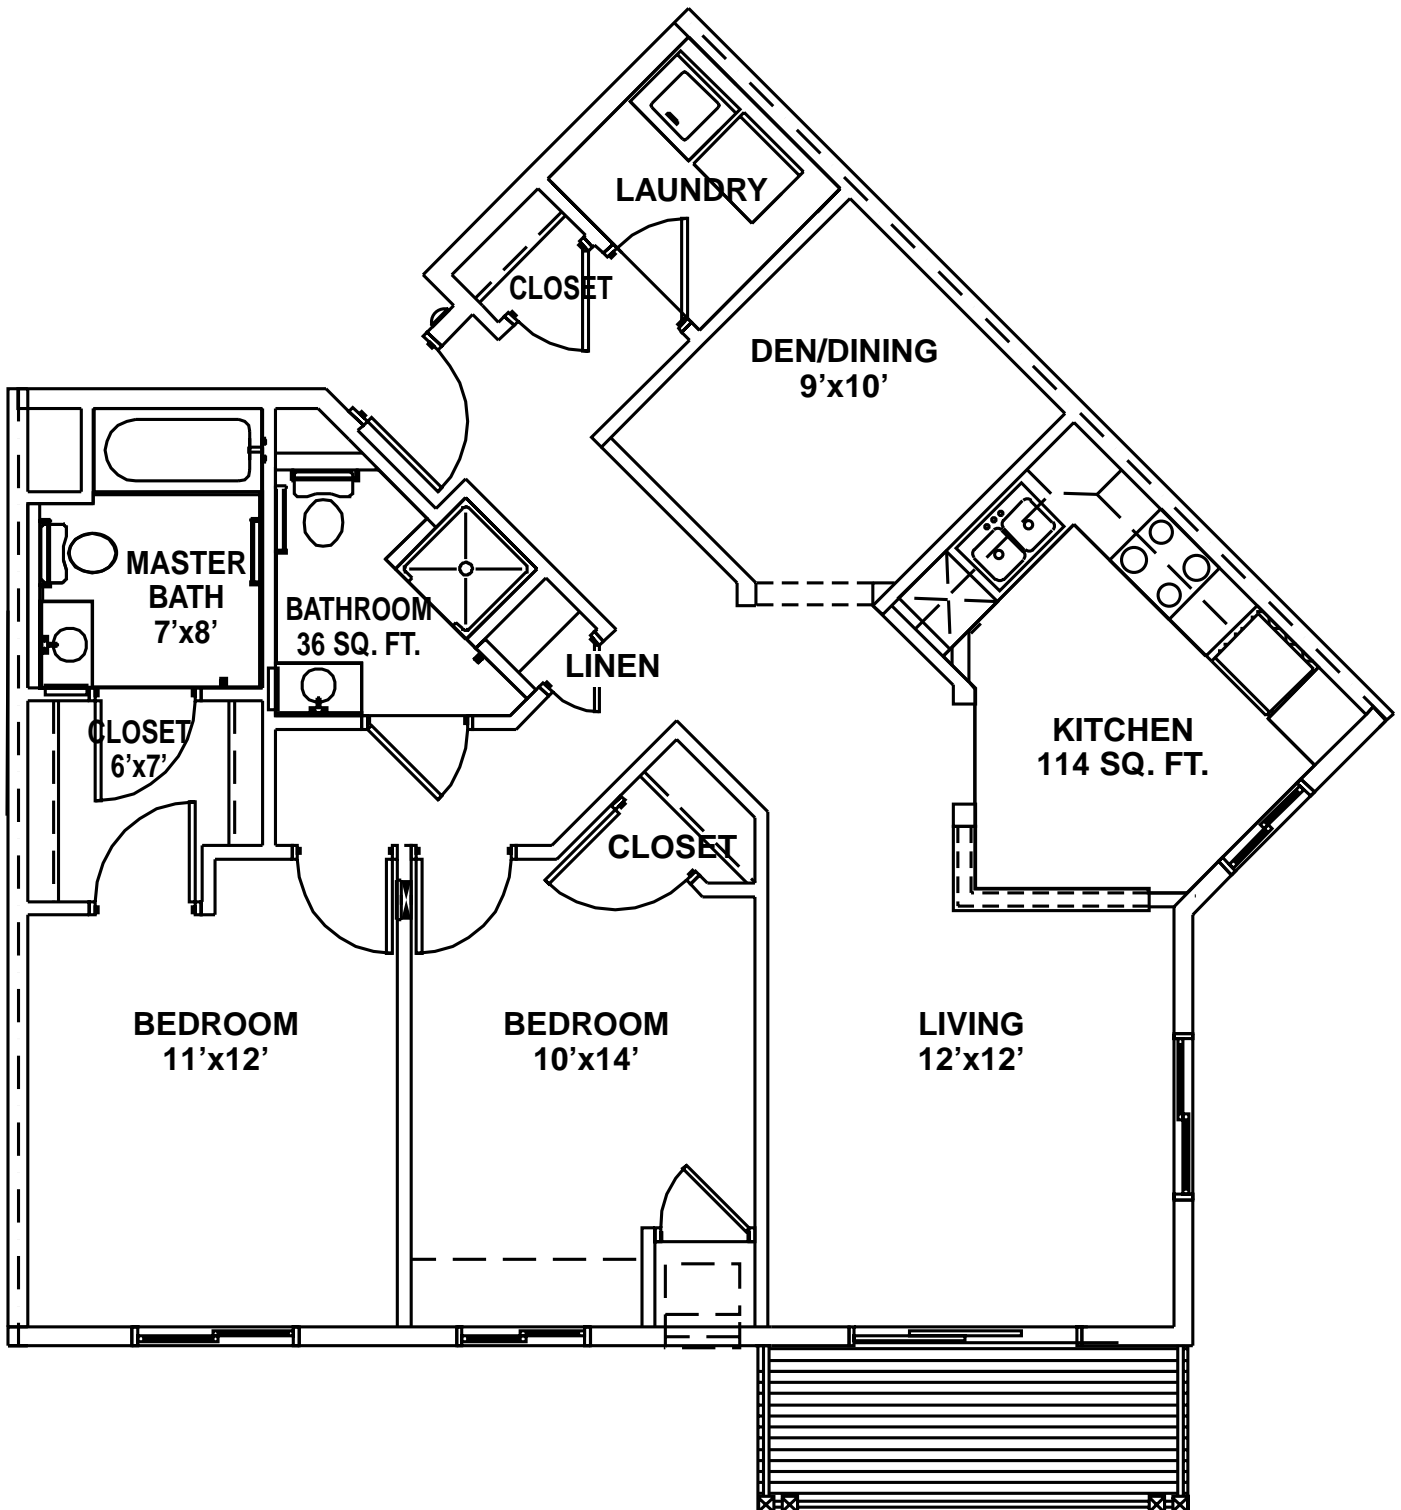

**UNIT C2
TWO BEDROOM PLUS TWO BATH
(1112 SQ. FT.)**

UNIT B3A
TWO BEDROOM PLUS DEN/TWO BATH
(1,154 SQ. FT.)

**UNIT B1
ONE BEDROOM PLUS DEN
(979 SQ. FT.)**

**UNIT A
ONE BEDROOM
(763 SQ. FT.)**

**UNIT TYPE B2
ONE BEDROOM PLUS DEN/TWO BATH
(1,027 SQ. FT.)**

**UNIT TYPE B3B
TWO BEDROOM PLUS DEN/TWO BATH
(1,194 SQ. FT.)**

**UNIT TYPE B4
ONE BEDROOM PLUS DEN/ONE BATH
(1,036 SQ. FT.)**

**UNIT TYPE B5
TWO BEDROOM PLUS DEN/TWO BATH
(1,431 SQ. FT.)**

**UNIT C1
TWO BEDROOM PLUS TWO BATH
(1,193 SQ. FT.)**