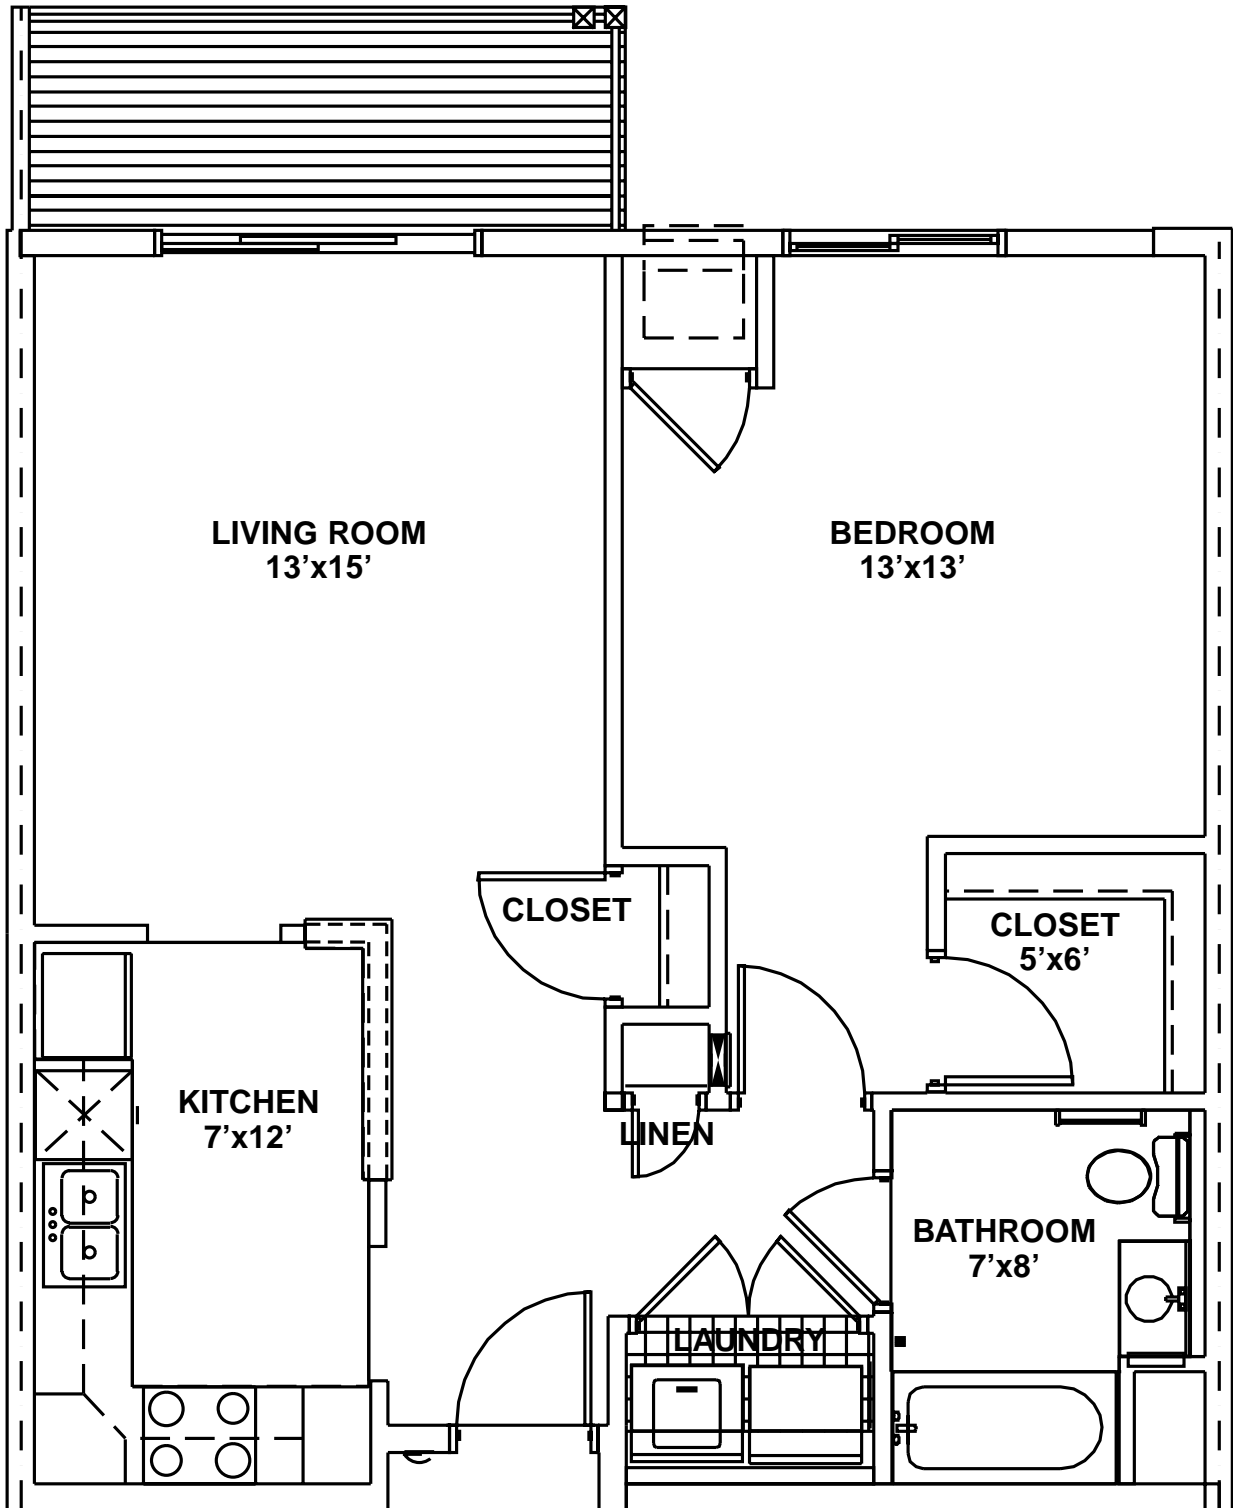

**UNIT C2
TWO BEDROOM PLUS TWO BATH
(1112 SQ. FT.)**

UNIT B3A
TWO BEDROOM PLUS DEN/TWO BATH
(1,154 SQ. FT.)

**UNIT B1
ONE BEDROOM PLUS DEN
(979 SQ. FT.)**

**UNIT A
ONE BEDROOM
(763 SQ. FT.)**

**UNIT TYPE B2
ONE BEDROOM PLUS DEN/TWO BATH
(1,027 SQ. FT.)**

**UNIT TYPE B3B
TWO BEDROOM PLUS DEN/TWO BATH
(1,194 SQ. FT.)**

**UNIT TYPE B4
ONE BEDROOM PLUS DEN/ONE BATH
(1,036 SQ. FT.)**

**UNIT TYPE B5
TWO BEDROOM PLUS DEN/TWO BATH
(1,431 SQ. FT.)**

**UNIT C1
TWO BEDROOM PLUS TWO BATH
(1,193 SQ. FT.)**