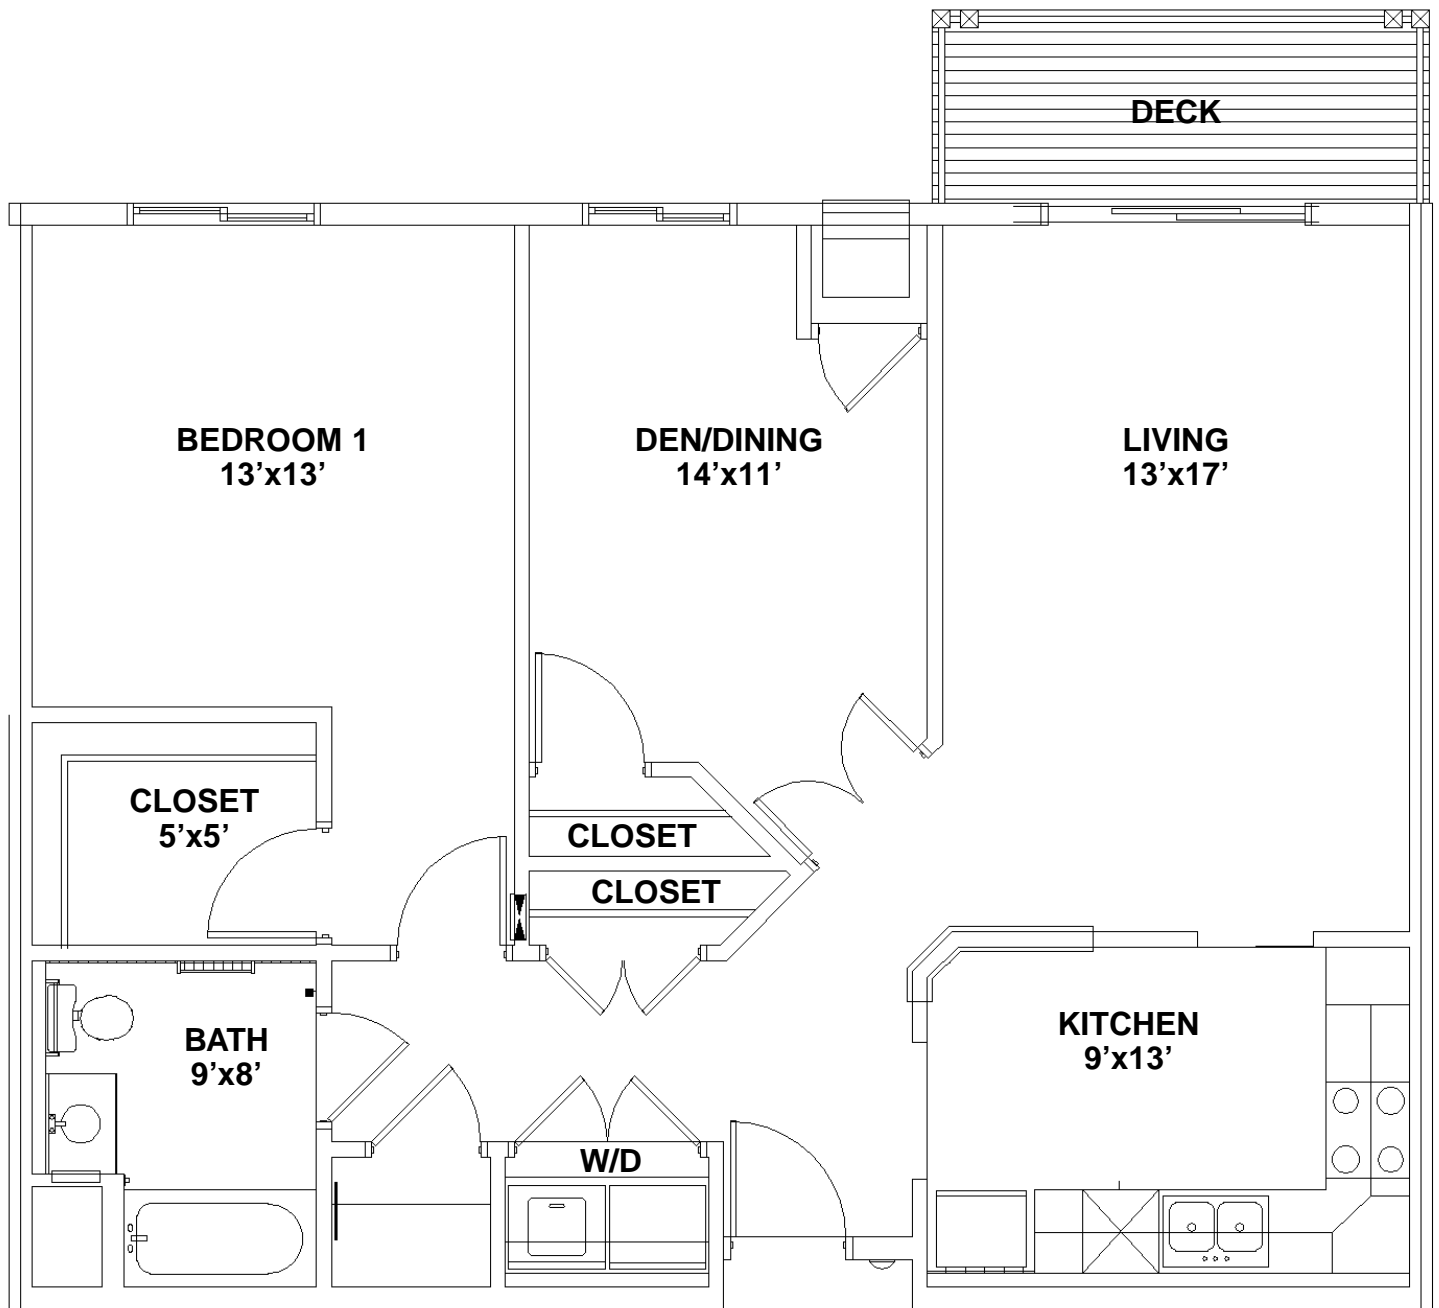

**UNIT C2
TWO BEDROOM PLUS TWO BATH
(1112 SQ. FT.)**

UNIT B3A
TWO BEDROOM PLUS DEN/TWO BATH
(1,154 SQ. FT.)

**UNIT B1
ONE BEDROOM PLUS DEN
(979 SQ. FT.)**

**UNIT A
ONE BEDROOM
(763 SQ. FT.)**

**UNIT TYPE B2
ONE BEDROOM PLUS DEN/TWO BATH
(1,027 SQ. FT.)**

**UNIT TYPE B3B
TWO BEDROOM PLUS DEN/TWO BATH
(1,194 SQ. FT.)**

**UNIT TYPE B4
ONE BEDROOM PLUS DEN/ONE BATH
(1,036 SQ. FT.)**

**UNIT TYPE B5
TWO BEDROOM PLUS DEN/TWO BATH
(1,431 SQ. FT.)**

**UNIT C1
TWO BEDROOM PLUS TWO BATH
(1,193 SQ. FT.)**