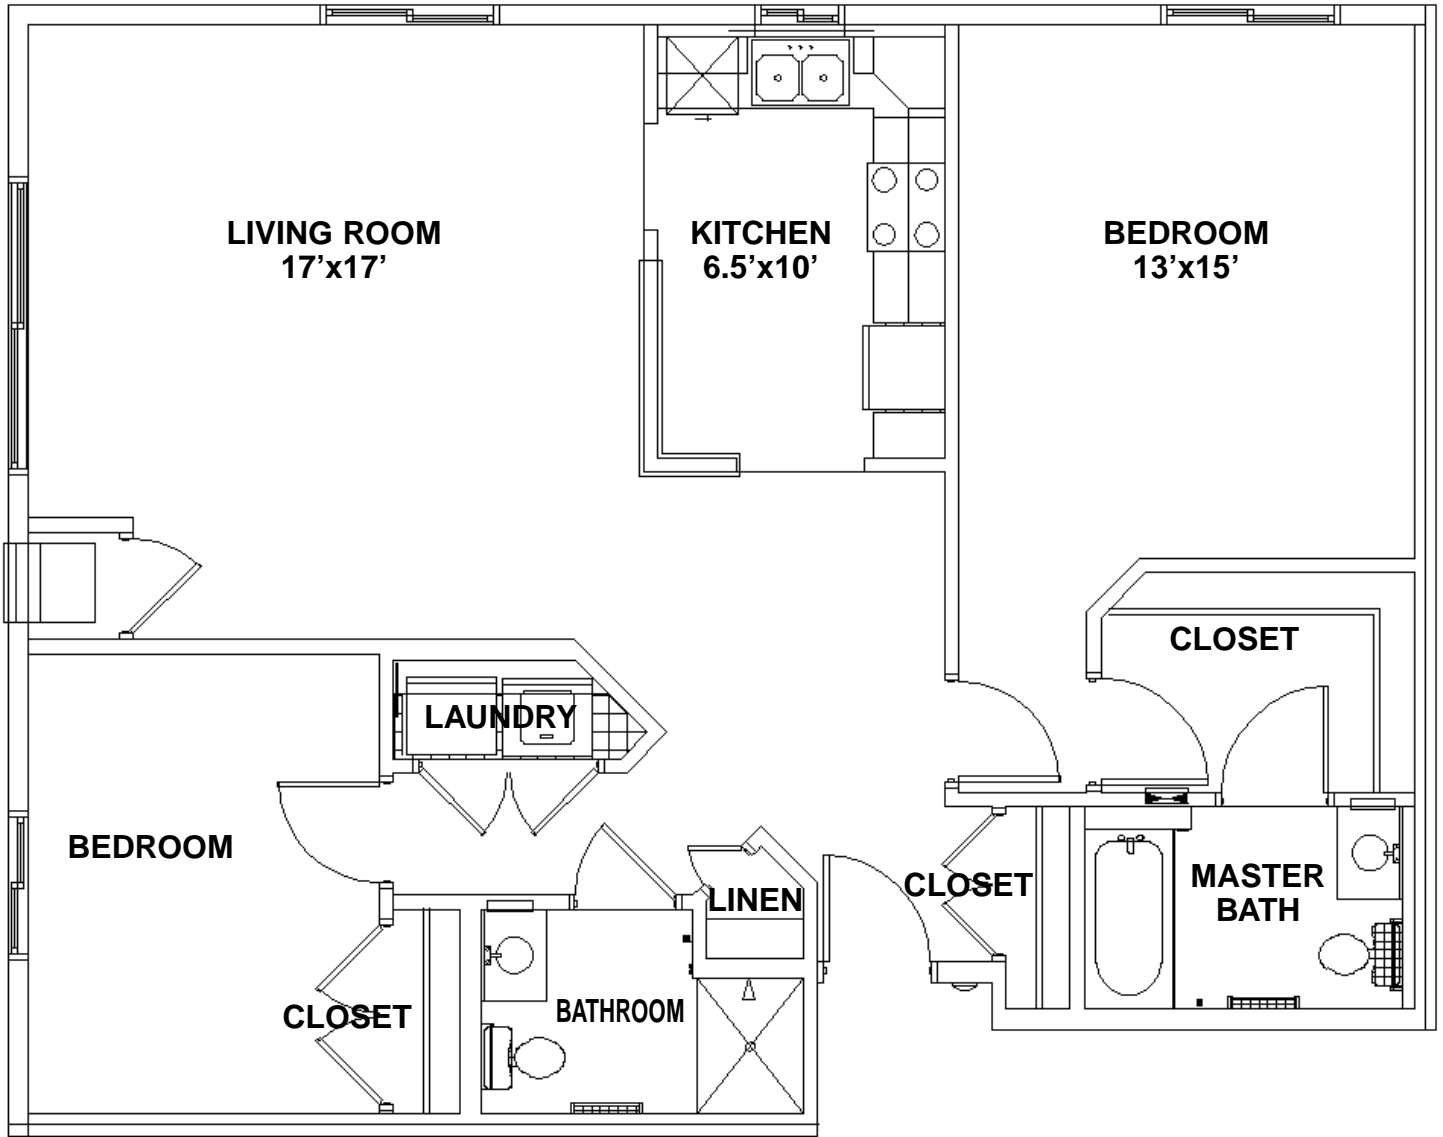

**UNIT C2
TWO BEDROOM PLUS TWO BATH
(1112 SQ. FT.)**

UNIT B3A
TWO BEDROOM PLUS DEN/TWO BATH
(1,154 SQ. FT.)

**UNIT B1
ONE BEDROOM PLUS DEN
(979 SQ. FT.)**

**UNIT A
ONE BEDROOM
(763 SQ. FT.)**

**UNIT TYPE B2
ONE BEDROOM PLUS DEN/TWO BATH
(1,027 SQ. FT.)**

**UNIT TYPE B3B
TWO BEDROOM PLUS DEN/TWO BATH
(1,194 SQ. FT.)**

**UNIT TYPE B4
ONE BEDROOM PLUS DEN/ONE BATH
(1,036 SQ. FT.)**

**UNIT TYPE B5
TWO BEDROOM PLUS DEN/TWO BATH
(1,431 SQ. FT.)**

**UNIT C1
TWO BEDROOM PLUS TWO BATH
(1,193 SQ. FT.)**