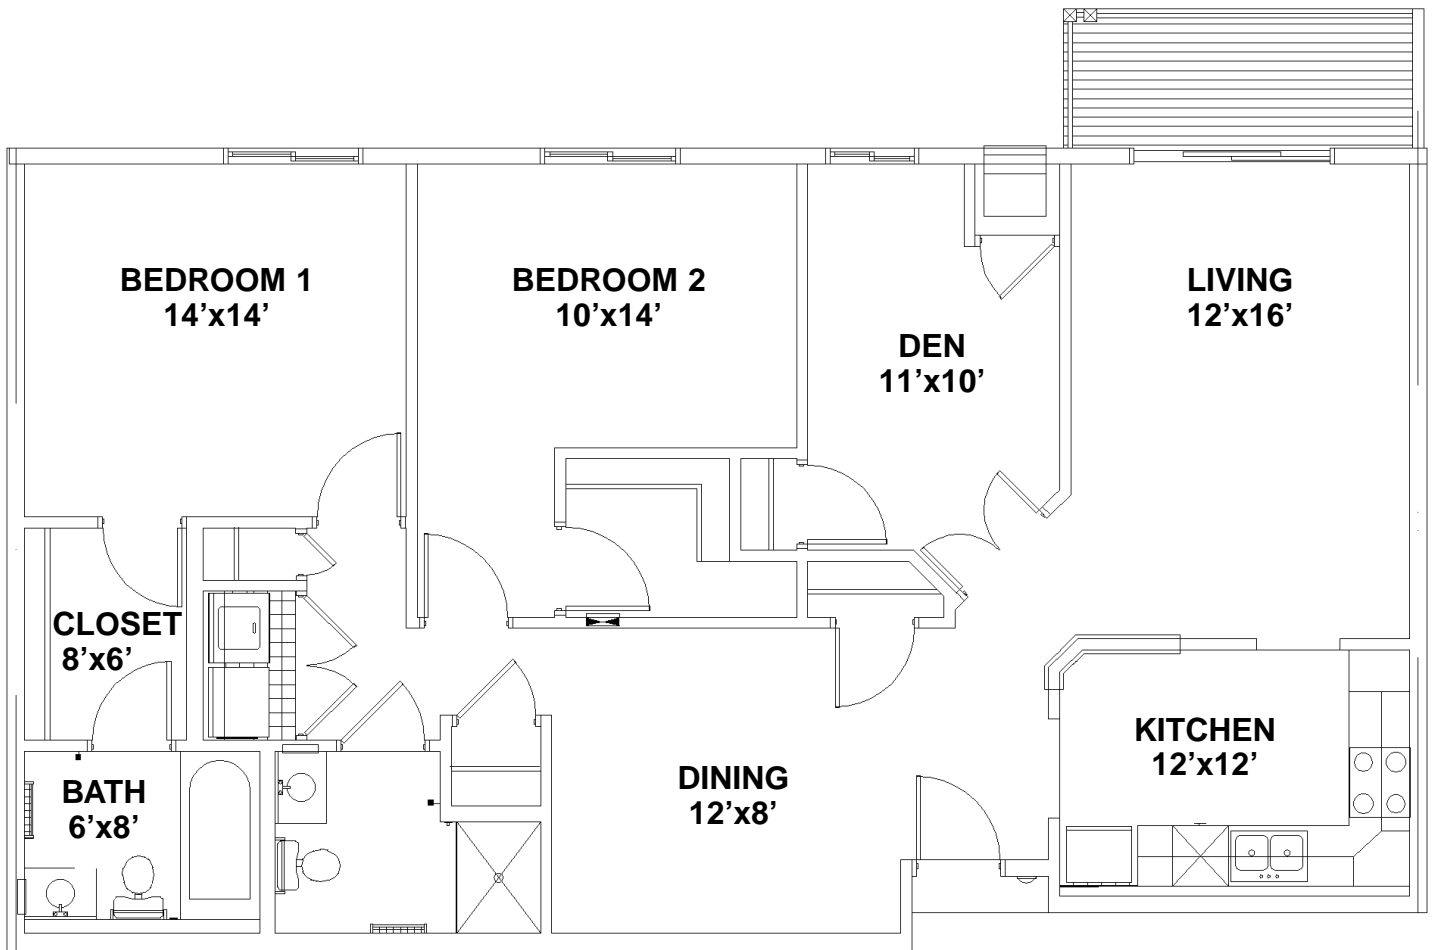

**UNIT C2
TWO BEDROOM PLUS TWO BATH
(1112 SQ. FT.)**

UNIT B3A
TWO BEDROOM PLUS DEN/TWO BATH
(1,154 SQ. FT.)

**UNIT B1
ONE BEDROOM PLUS DEN
(979 SQ. FT.)**

**UNIT A
ONE BEDROOM
(763 SQ. FT.)**

**UNIT TYPE B2
ONE BEDROOM PLUS DEN/TWO BATH
(1,027 SQ. FT.)**

**UNIT TYPE B3B
TWO BEDROOM PLUS DEN/TWO BATH
(1,194 SQ. FT.)**

**UNIT TYPE B4
ONE BEDROOM PLUS DEN/ONE BATH
(1,036 SQ. FT.)**

**UNIT TYPE B5
TWO BEDROOM PLUS DEN/TWO BATH
(1,431 SQ. FT.)**

**UNIT C1
TWO BEDROOM PLUS TWO BATH
(1,193 SQ. FT.)**