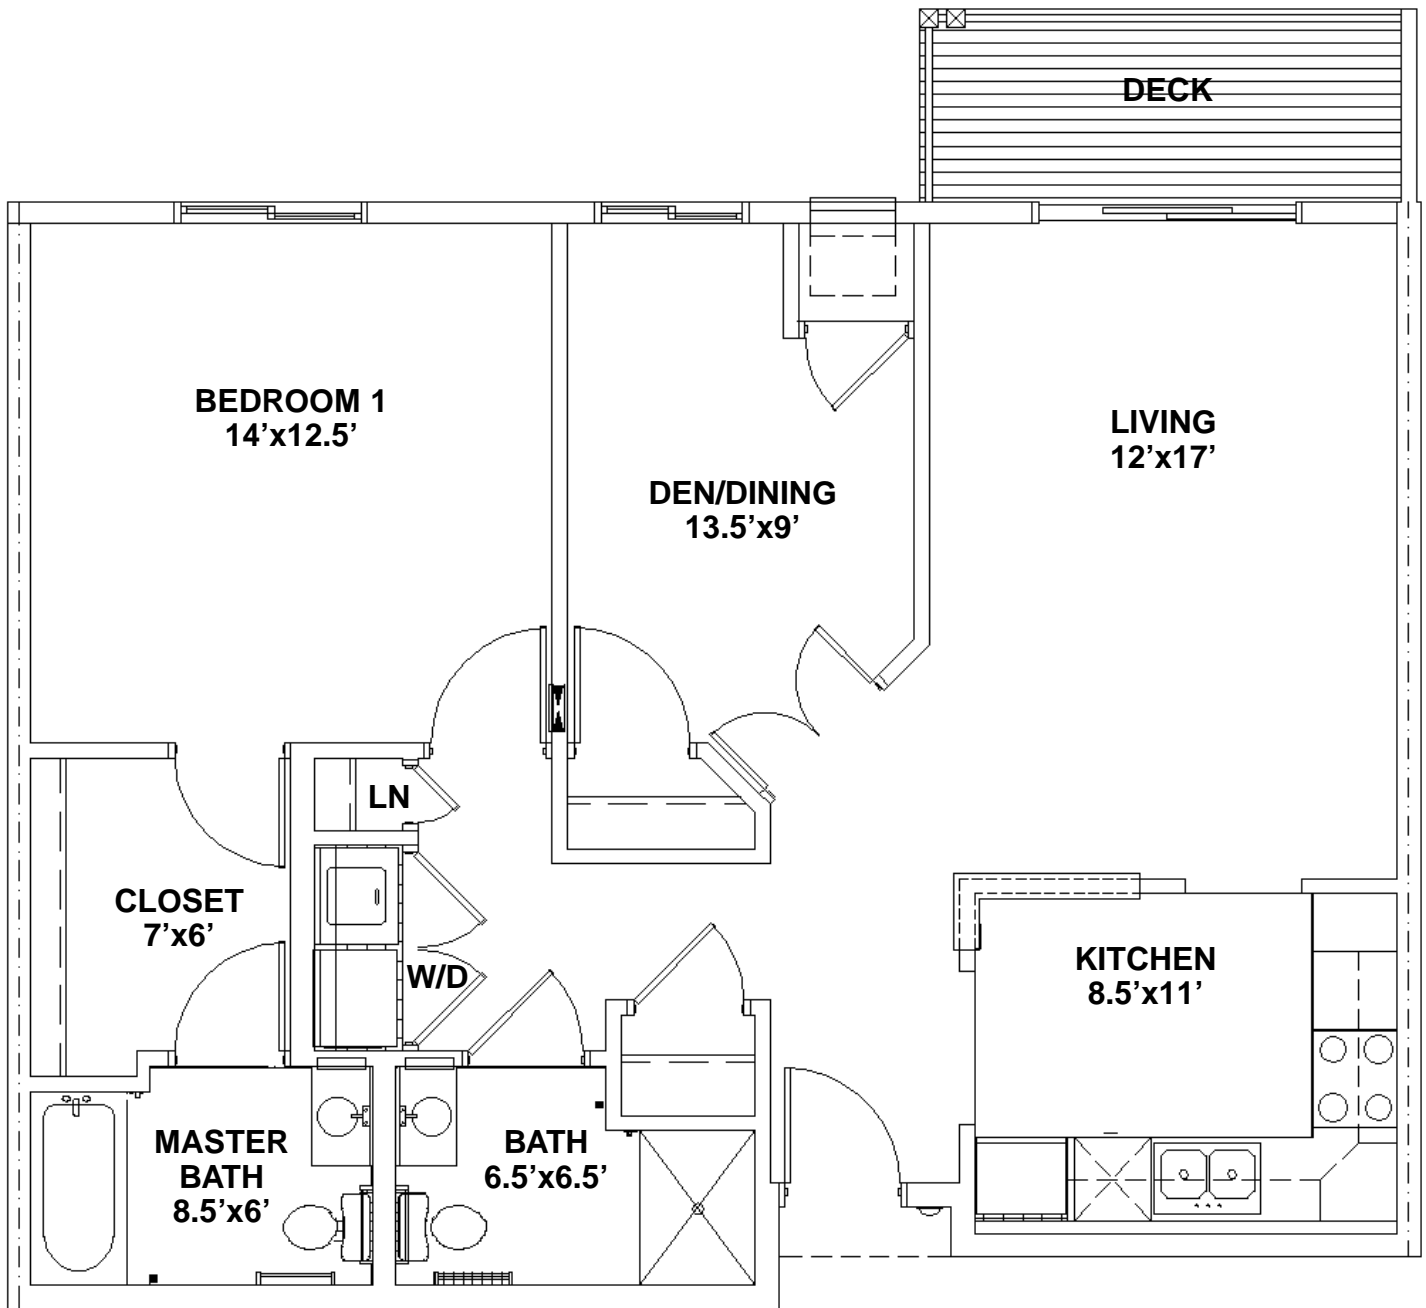

**UNIT C2
TWO BEDROOM PLUS TWO BATH
(1112 SQ. FT.)**

UNIT B3A
TWO BEDROOM PLUS DEN/TWO BATH
(1,154 SQ. FT.)

**UNIT B1
ONE BEDROOM PLUS DEN
(979 SQ. FT.)**

**UNIT A
ONE BEDROOM
(763 SQ. FT.)**

**UNIT TYPE B2
ONE BEDROOM PLUS DEN/TWO BATH
(1,027 SQ. FT.)**

**UNIT TYPE B3B
TWO BEDROOM PLUS DEN/TWO BATH
(1,194 SQ. FT.)**

**UNIT TYPE B4
ONE BEDROOM PLUS DEN/ONE BATH
(1,036 SQ. FT.)**

**UNIT TYPE B5
TWO BEDROOM PLUS DEN/TWO BATH
(1,431 SQ. FT.)**

**UNIT C1
TWO BEDROOM PLUS TWO BATH
(1,193 SQ. FT.)**